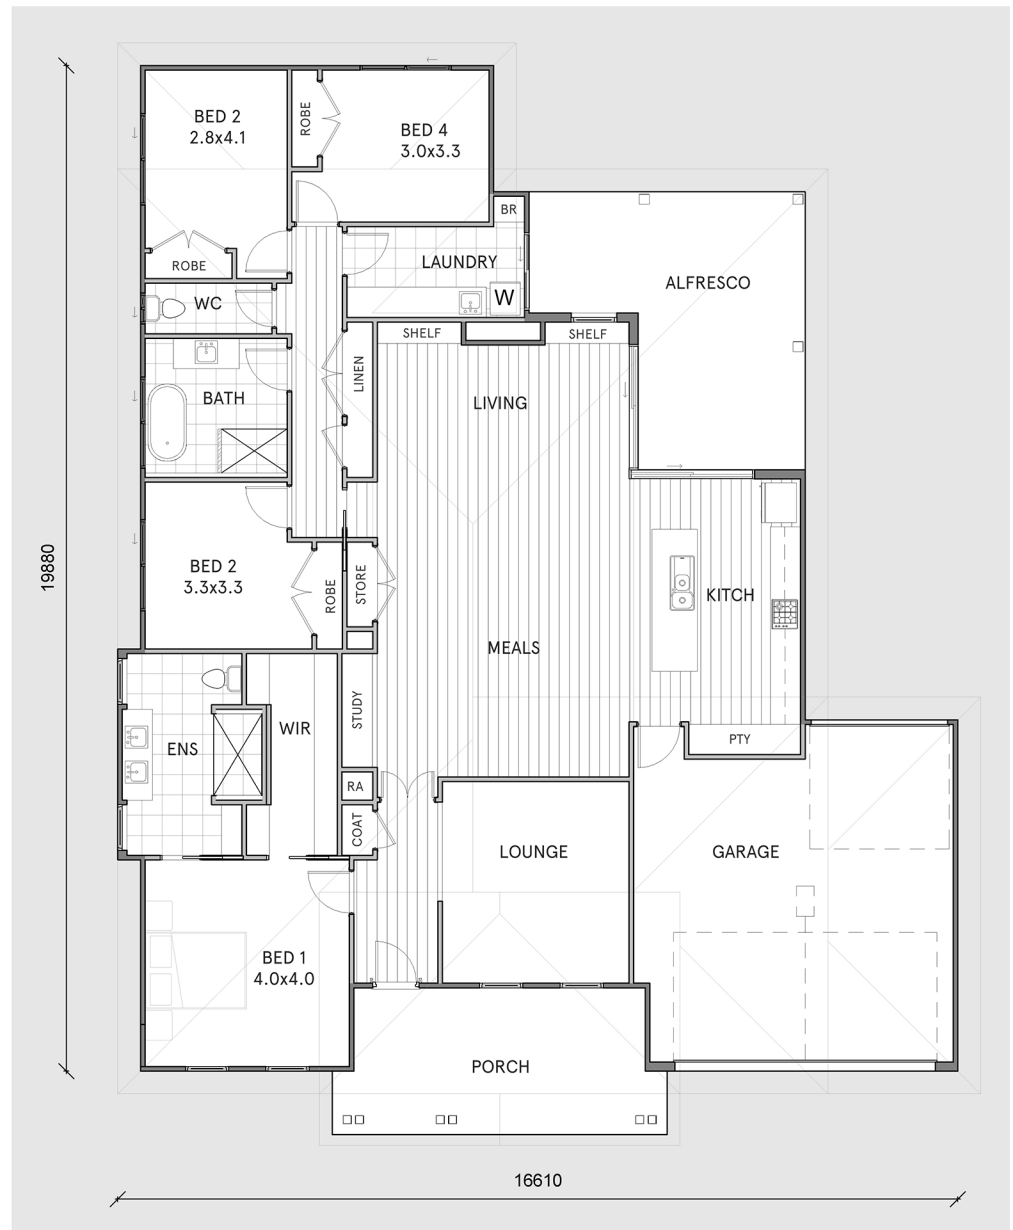

ANOKA grande

Contemporary 4 bedroom home
plus second Living area & Alfresco

LIVING	192m ²
GARAGE	46m ²
ALFRESCO	23m ²
PORCH	18m ²
<u>TOTAL</u>	<u>277m²</u>

- * Spacious open plan kitchen, family and meals areas
- * Large outdoor alfresco accessed from family room
- * Generous master bedroom with WIR and ensuite
- * Two separate family living spaces